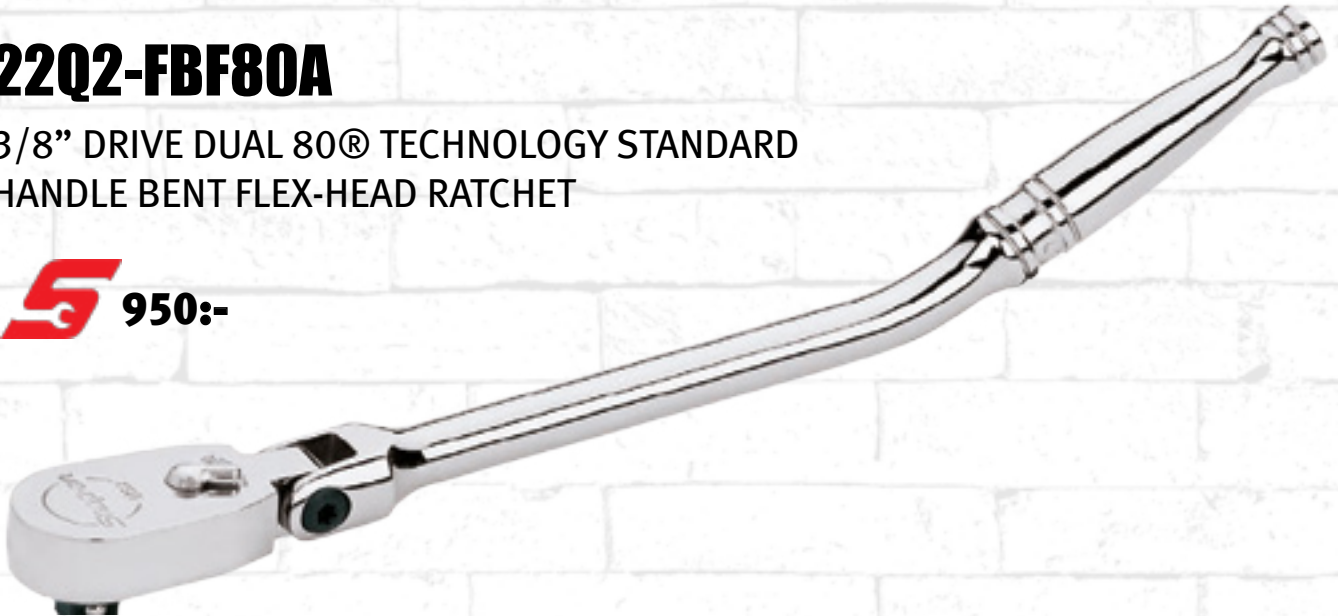

## 22Q2-FHXD80AHV (HI-VIZ)

3/8" DRIVE DUAL 80® TECHNOLOGY HARD GRIP  
STANDARD HANDLE LOCKING FLEX-HEAD RATCHET

 1275:-

## 22Q2-FBF80A

3/8" DRIVE DUAL 80® TECHNOLOGY STANDARD  
HANDLE BENT FLEX-HEAD RATCHET

 950:-