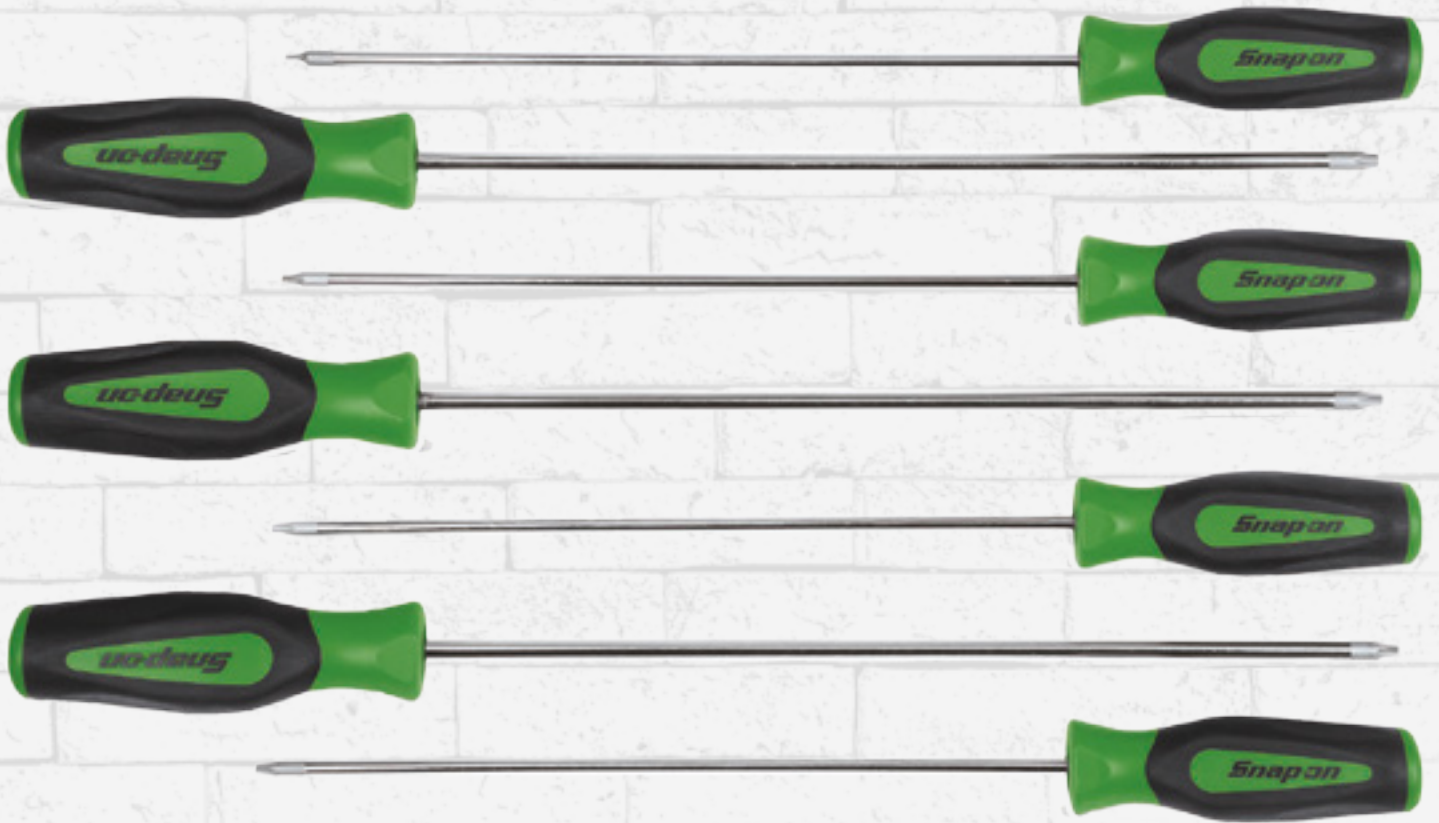

## 22Q2-SGDX60BR

22Q2-SGDX60BG 

22Q2-SGDX60BO 

6 PC SOFT GRIP SET

 895:-