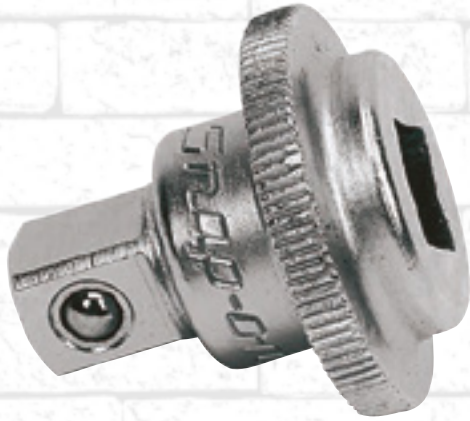

## **22Q2-206SPRK02FO**

3/8" DRIVE 6 PC SPARK PLUG  
SOFT GRIP GENERAL SERVICE  
FOAM SET

 **3875:-**