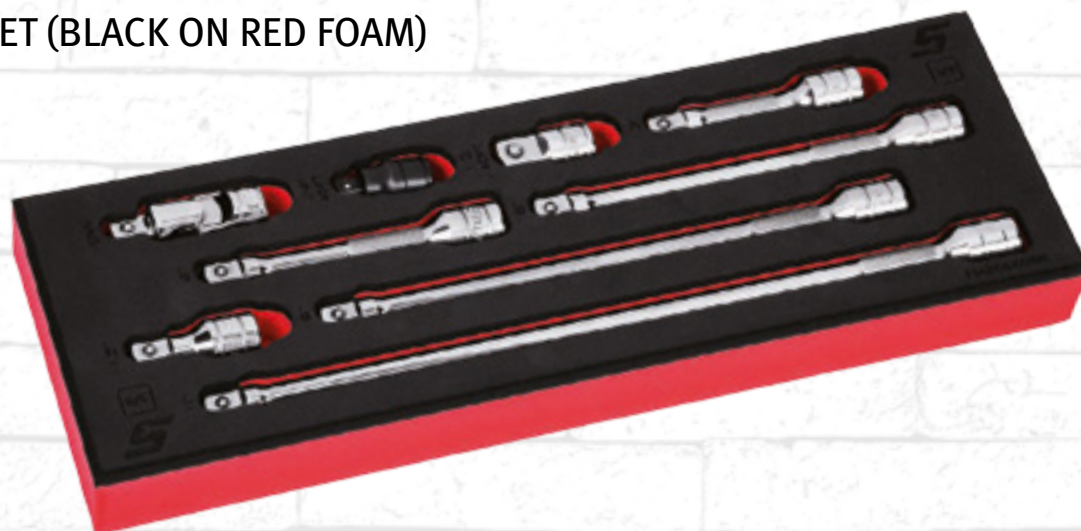

22Q2-209AFXAFR

3/8" DRIVE 9 PC EXTENSION AND ADAPTOR
FOAM SET (BLACK ON RED FOAM)

2090:-