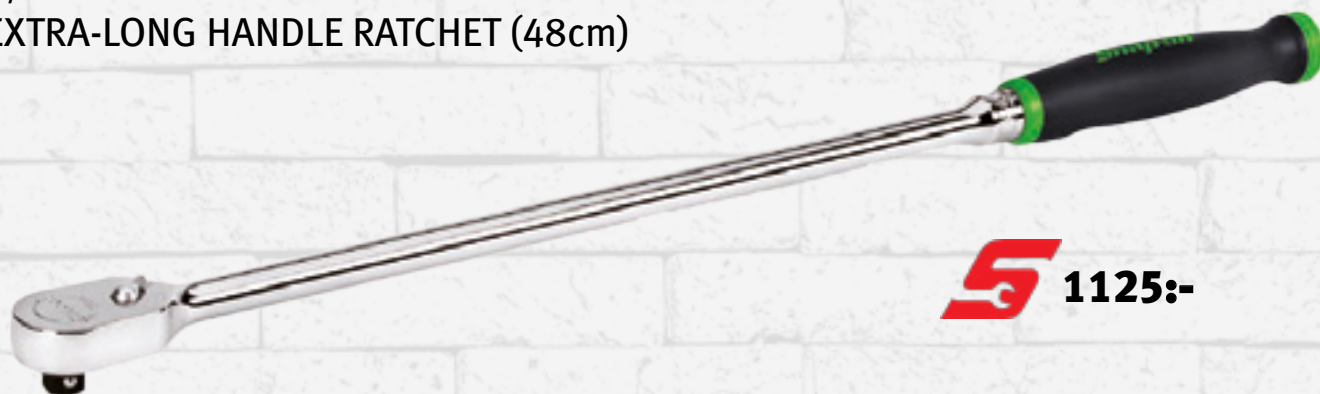

## 22Q2-FRSLF80

3/8" DRIVE DUAL 80® TECHNOLOGY SPEEDER  
HANDLE FLEX-HEAD QUICK RELEASE RATCHET

 1195:-

**22Q2-FHLL80G**  **22Q2-FHLL800** 

3/8" DRIVE DUAL 80® TECHNOLOGY SOFT GRIP  
EXTRA-LONG HANDLE RATCHET (48cm)